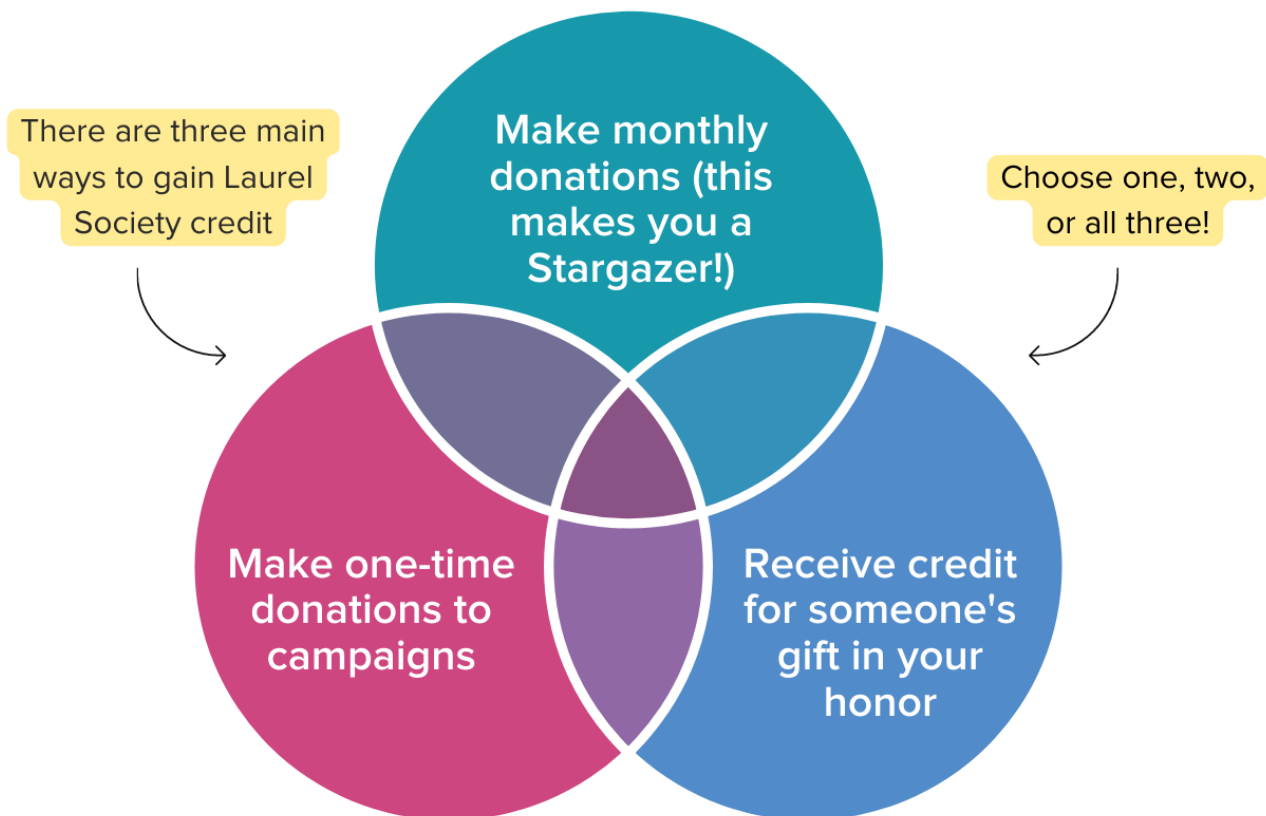

How to Increase Your Laurel Society Recognition

Common Laurel Society Questions:

Can I donate to the Laurel Society?

You donate to SIA to become a member of the Laurel Society. Donations to SIA can be designated to the Dream Programs, Dream Big Campaign, or unrestricted support—all count towards moving up through the levels of Laurel Society recognition!

How many levels of recognition are there in the Laurel Society?

There are 8 levels. You can reach higher recognition levels by making one-time gifts, donating monthly, receiving credit for someone else's gift, or any combination of these (see above).

Does being in the Laurel Society make me a Stargazer?

The only way to be a Stargazer is by having an ongoing monthly gift.

Does being a Stargazer make me a Laurel Society member?

Monthly giving is a great way to earn credit towards joining the Laurel Society, and when you reach \$1,000 in cumulative gifts you'll be welcomed in.